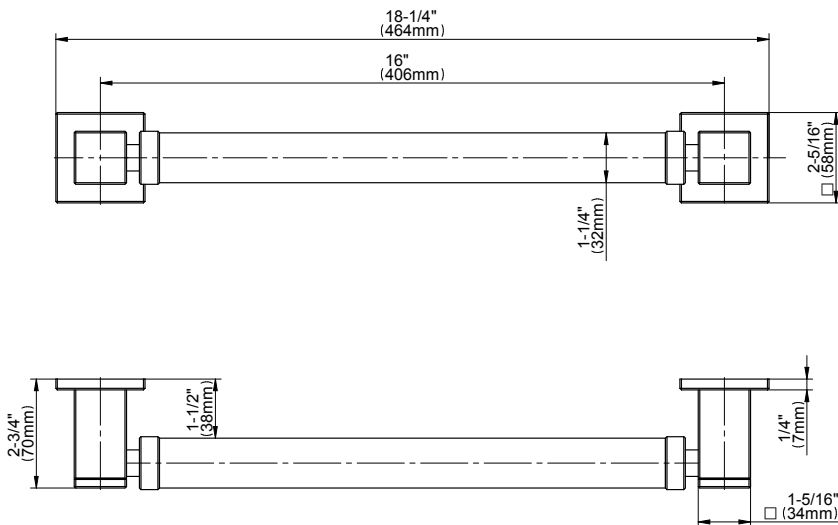

The measurements shown are for reference only. Products and specifications shown are subject to change without notice. Revised 5/2018

www.graff-designs.com | phone: 800-954-4723