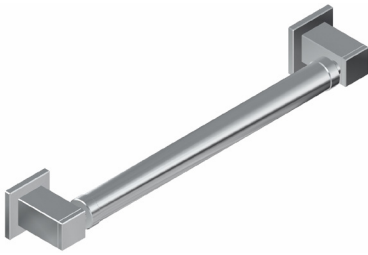

G-9616

Incanto Collection
16" Square Grab Bar

Product Features

- 16" center to center
- 1-1/2" distance from wall to bar
- 1-1/4" diameter
- Solid brass construction
- Mounting hardware included
- ADA compliant when installed per ADA guidelines
- Style complements contemporary collections

Available Finishes

- Polished Chrome
G-9616-PC
- Brushed Nickel
G-9616-BNi
- Polished Nickel
G-9616-PN
- Olive Bronze*
G-9616-OB*
- Brushed Gold*
G-9616-BAU*

* Special order finish- call for availability